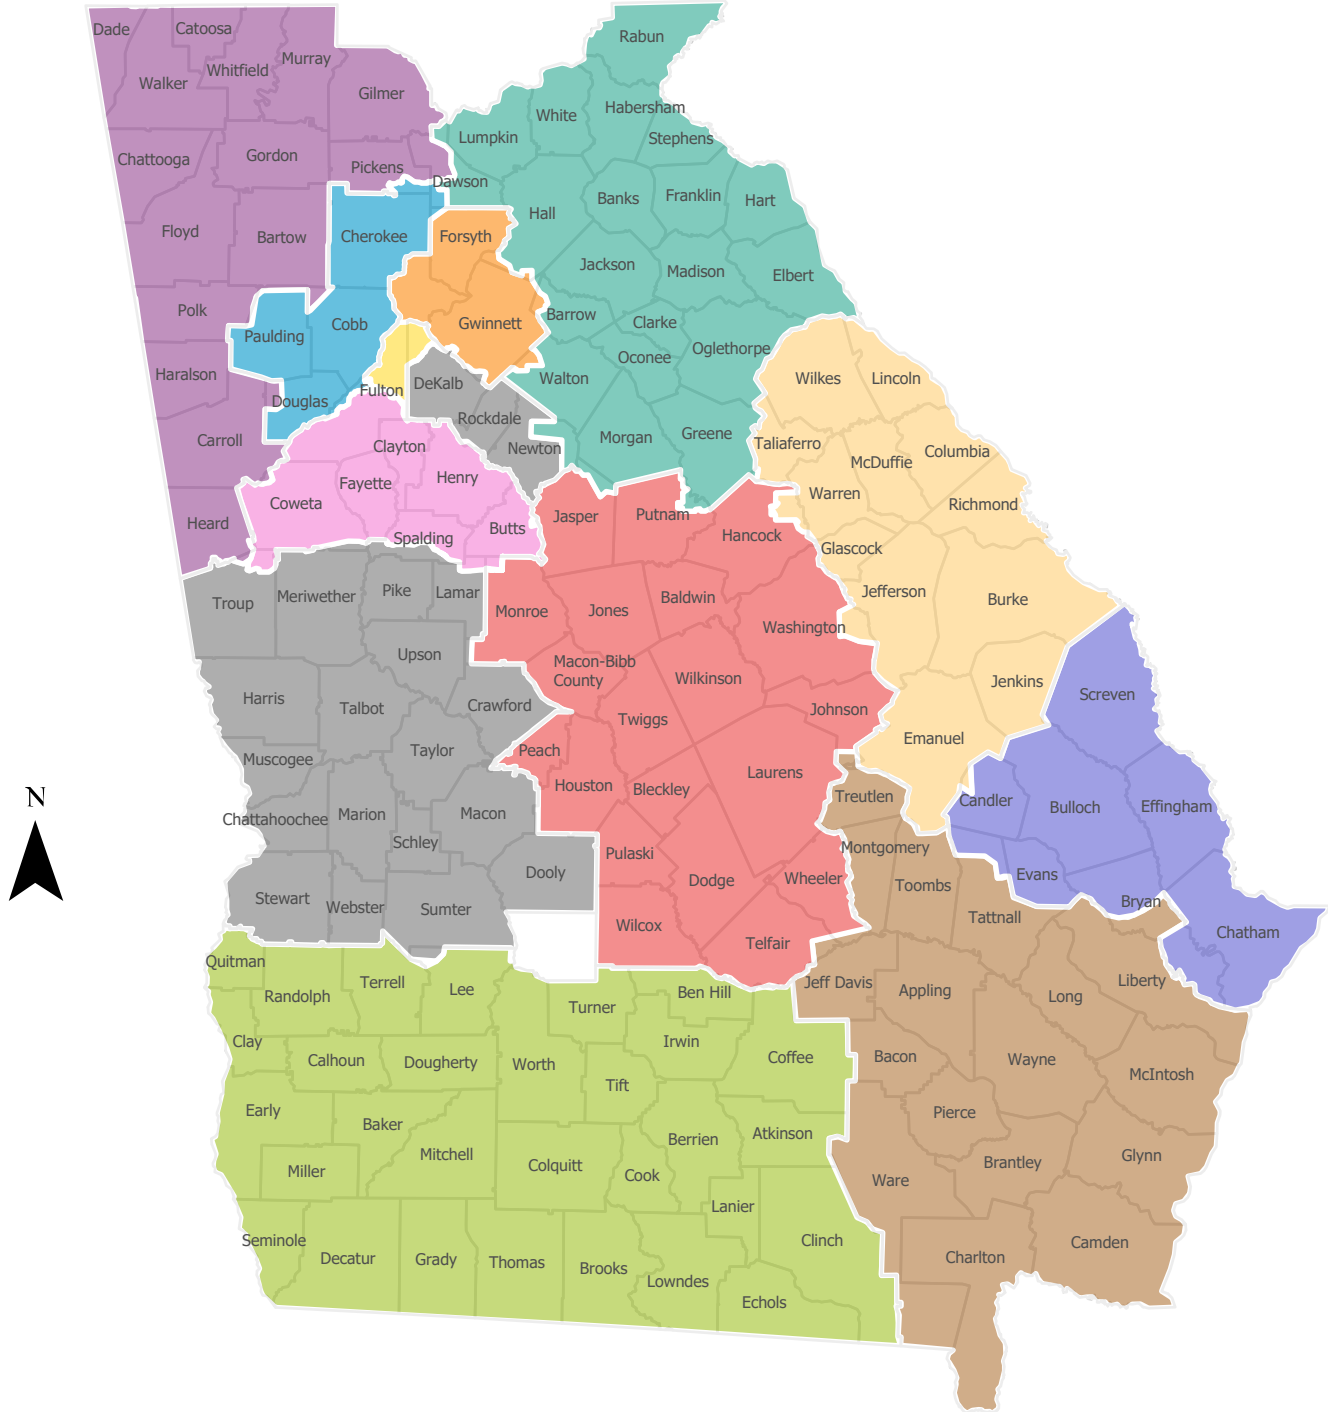

Distribution Utility Arborist Territories

Jeremy Greenberg Utility Arborist Supervisor	Josh Goodman Utility Arborist II	Greg Dortch Utility Arborist I	Rick Shannon Utility Arborist Sr	Josh Athon Utility Arborist Technician I
Brian Smith Utility Arborist Supervisor	Jim Wagner Utility Arborist Staff	Bill Haws Utility Arborist Sr	Rob Mercer Utility Arborist Sr	Randell Hunt Utility Arborist Technician Sr
Lance Boyer Utility Arborist Supervisor	Sherry Lizotte Utility Arborist I	Steed Aycok Utility Arborist Sr	Sam Morris Utility Arborist Technician II	
Mark Wachter Utility Arborist Supervisor	Jessi Pollard Utility Arborist I	Rebecca Swan Utility Arborist Technician II		
Nathan Szoke Utility Arborist - Statewide	Matt Chambers Vegetation Manager - East	Matt Goff Vegetation Manager - West	Kym Stephens Forestry & Right of Way Coordinator	