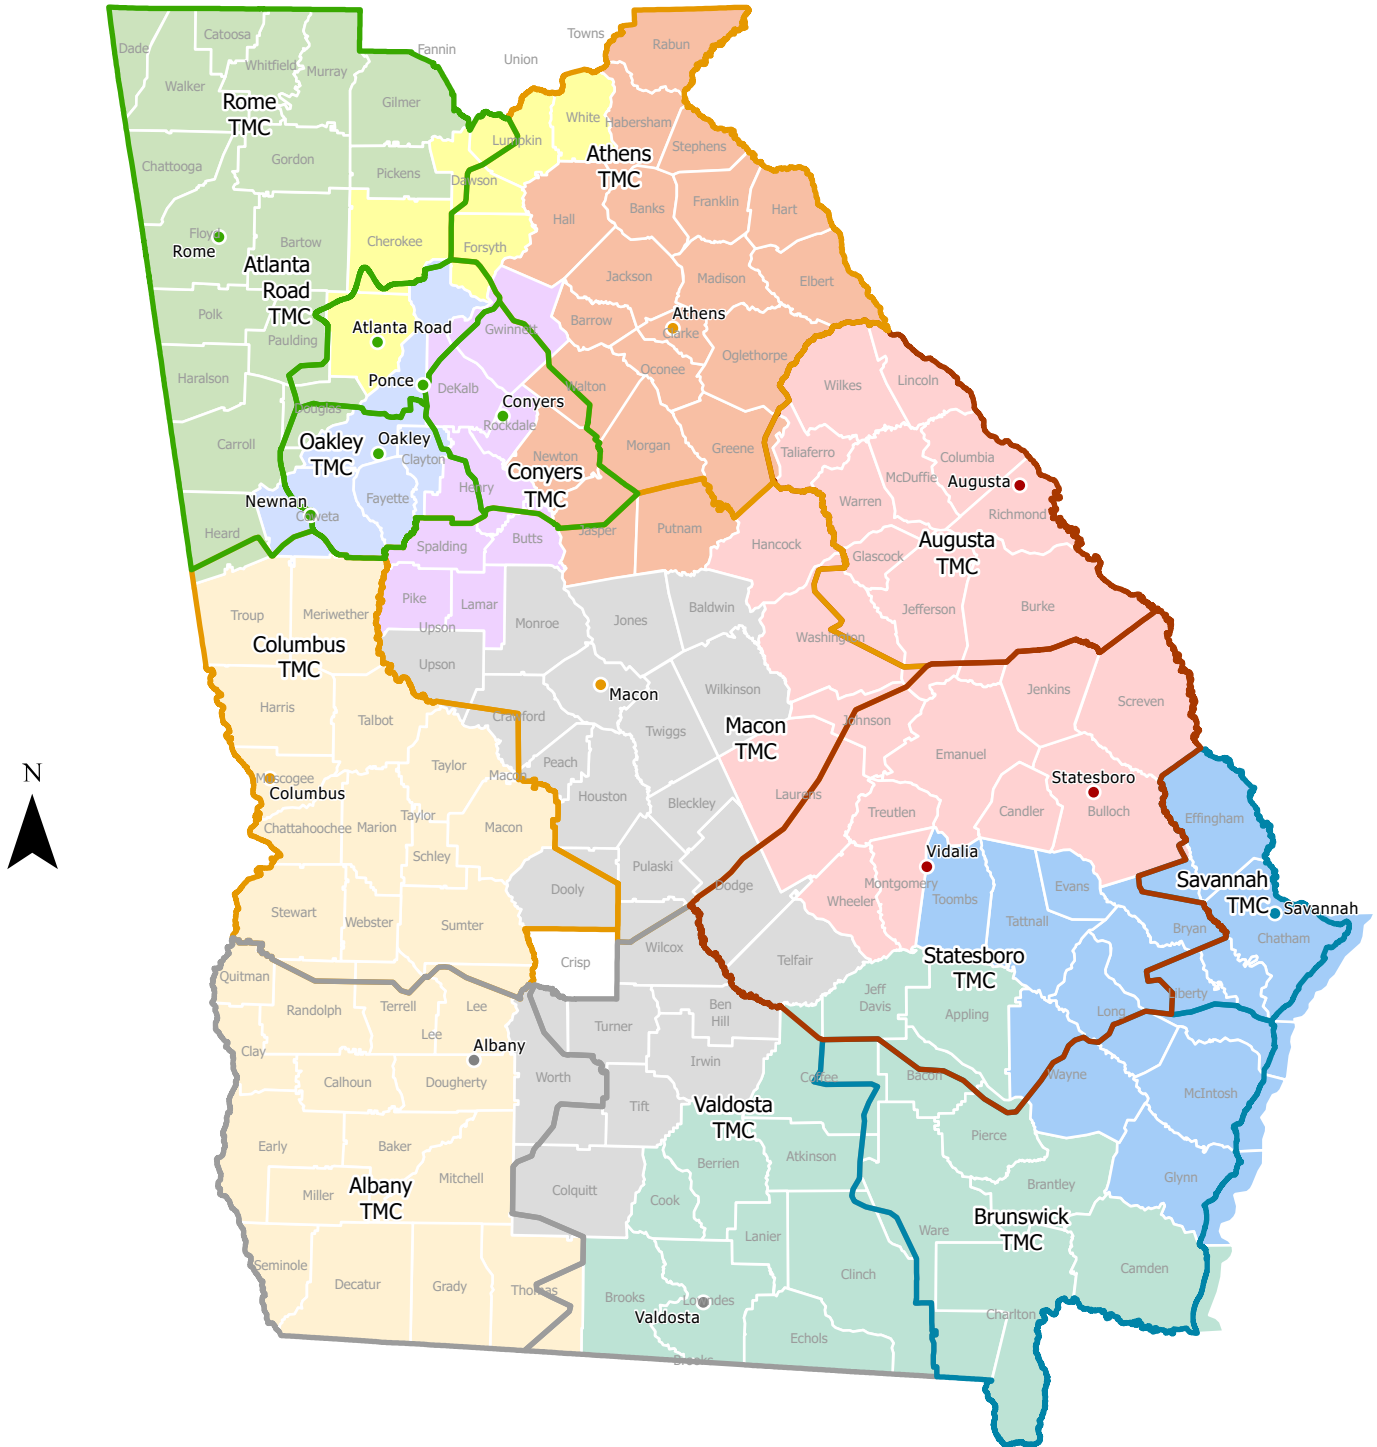

Georgia Power Transmission Right-of-Way Services

Transmission Maintenance Areas

- Central
- Southern
- Northwest
- Coastal
- Nuclear

SPECIALIST	Chris Lewis <small>Right of Way Specialist Sr</small>	Matt Gunnels <small>Right of Way Specialist Sr</small>	Tyler Clemmons <small>Right of Way Specialist II</small>
■ Ben Dickerson <small>Right of Way Specialist Staff</small>	■ Jenny Minter <small>Right of Way Specialist I</small>	■ Steve Kenard <small>Right of Way Specialist Sr</small>	■ Who Hang <small>Right of Way Specialist I</small>
■ Brad Wright <small>Right of Way Specialist Sr</small>	■ Luke Folsom <small>Right of Way Specialist Sr</small>	■ Tina Wilson <small>Right of Way Specialist Sr</small>	